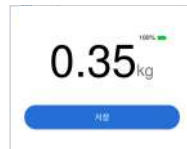

6 Store measurement data