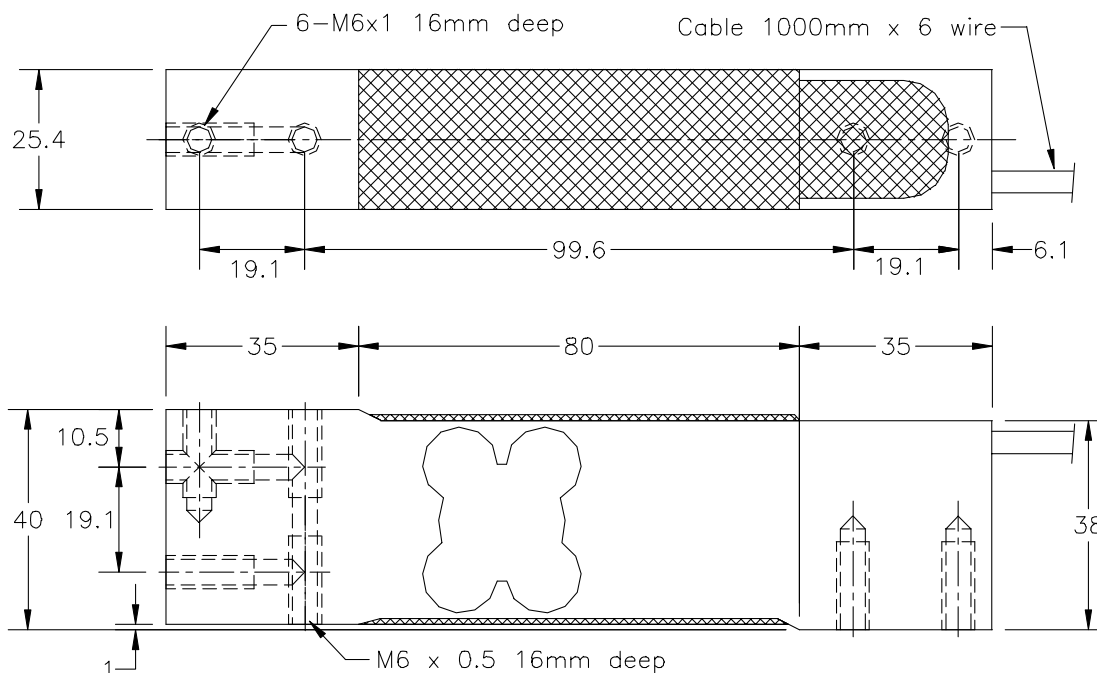

HBM SP4/C3

SINGLE POINT LOAD CELL

- SEALED TO IP67
- METRIC THREADS
- MULTIPLE BOLT PATTERN
- PLATFORMS TO 600MM x 600MM
- 2 mV/V

Capacities Available: 5, 10, 20, 50, 100, 200 kg

The HBM SP4/C3 load cell is a high-quality 6-wire single-point platform cell that was designed to deliver very high levels of stability and performance at a very reasonable price. These units are ideal for use in packaging / filling machinery and for small platform scales.

Depending on the capacity, it can handle platforms up to 600mm x 600mm. They are environmentally sealed for use in industrial applications.

Each cell has dual bolt patterns at the load-point to make scale design as simple as possible. A fine-pitch thread is provided in the underside of the nose to allow for the installation of an overload stop-bolt.

Technical Data	Units	SP4/C3
Rated capacities	kg	5, 10, 20, 50, 100, 200
Maximum recommended platform size	mm	5, 10 kg:- 300 x 300 20 kg:- 450 x 450 50, 100, 200 kg:- 600 x 600
Sensitivity	mV/V	2.0 ± 10%
Zero Balance	mV/V	0 ±3%
T.C. Span	%/10K	±0.014
T.C. Zero	%/10K	±0.020
Non linearity	%	±0.015
Hysteresis	%	±0.015
Creep (per 30 minutes)	%	±0.166
Off-center load error (see notes 1 & 2)	%	±0.0233
Input resistance	Ω	420 ±10
Output resistance	Ω	350±5
Reference excitation voltage	V	5
Maximum excitation voltage	V	15
Insulation resistance	GΩ/100V	>2
Nominal temperature range	°C	-10 ~ +40
Operating temperature range	°C	-20 ~ +50
Storage temperature range	°C	-30 ~ +70
Safe load limit	%	150
Lateral load limit	%	300
Deflection at Rated Capacity	mm	0.4
Protection class		IP67
Material		High Tensile Aluminium

Note 1:- refers to the signal output with 50% rated capacity at following eccentricity (5, 10 kg – 75mm, 20 kg – 100mm, 50, 100, 200 kg – 150mm).

Note 2:- All relative errors specified refer to the rated output signal at maximum capacity.